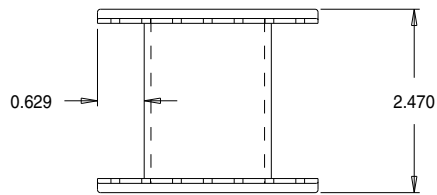

Part No. L01300

120 x 2 Single Section 'L' Range Bobbin

Dimensions in inches.

Issue 1