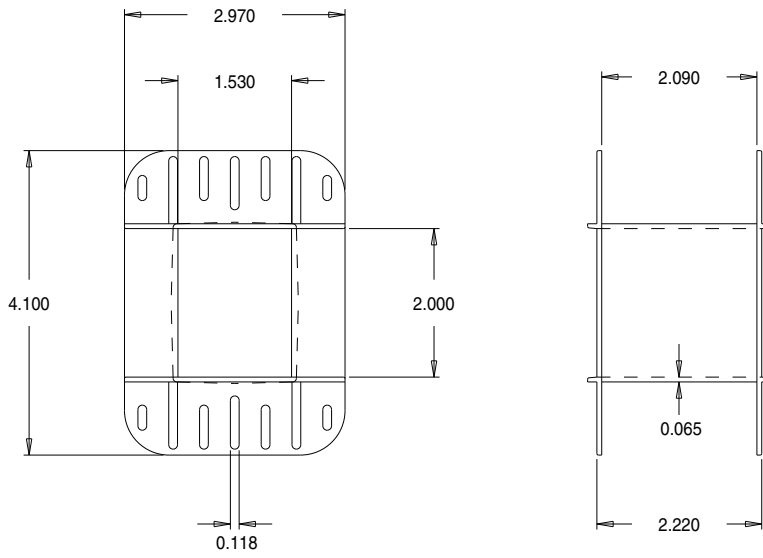

Part No. L01300

120 x 2 Single Section 'L' Range Bobbin

Dimensions in inches.

Issue 1